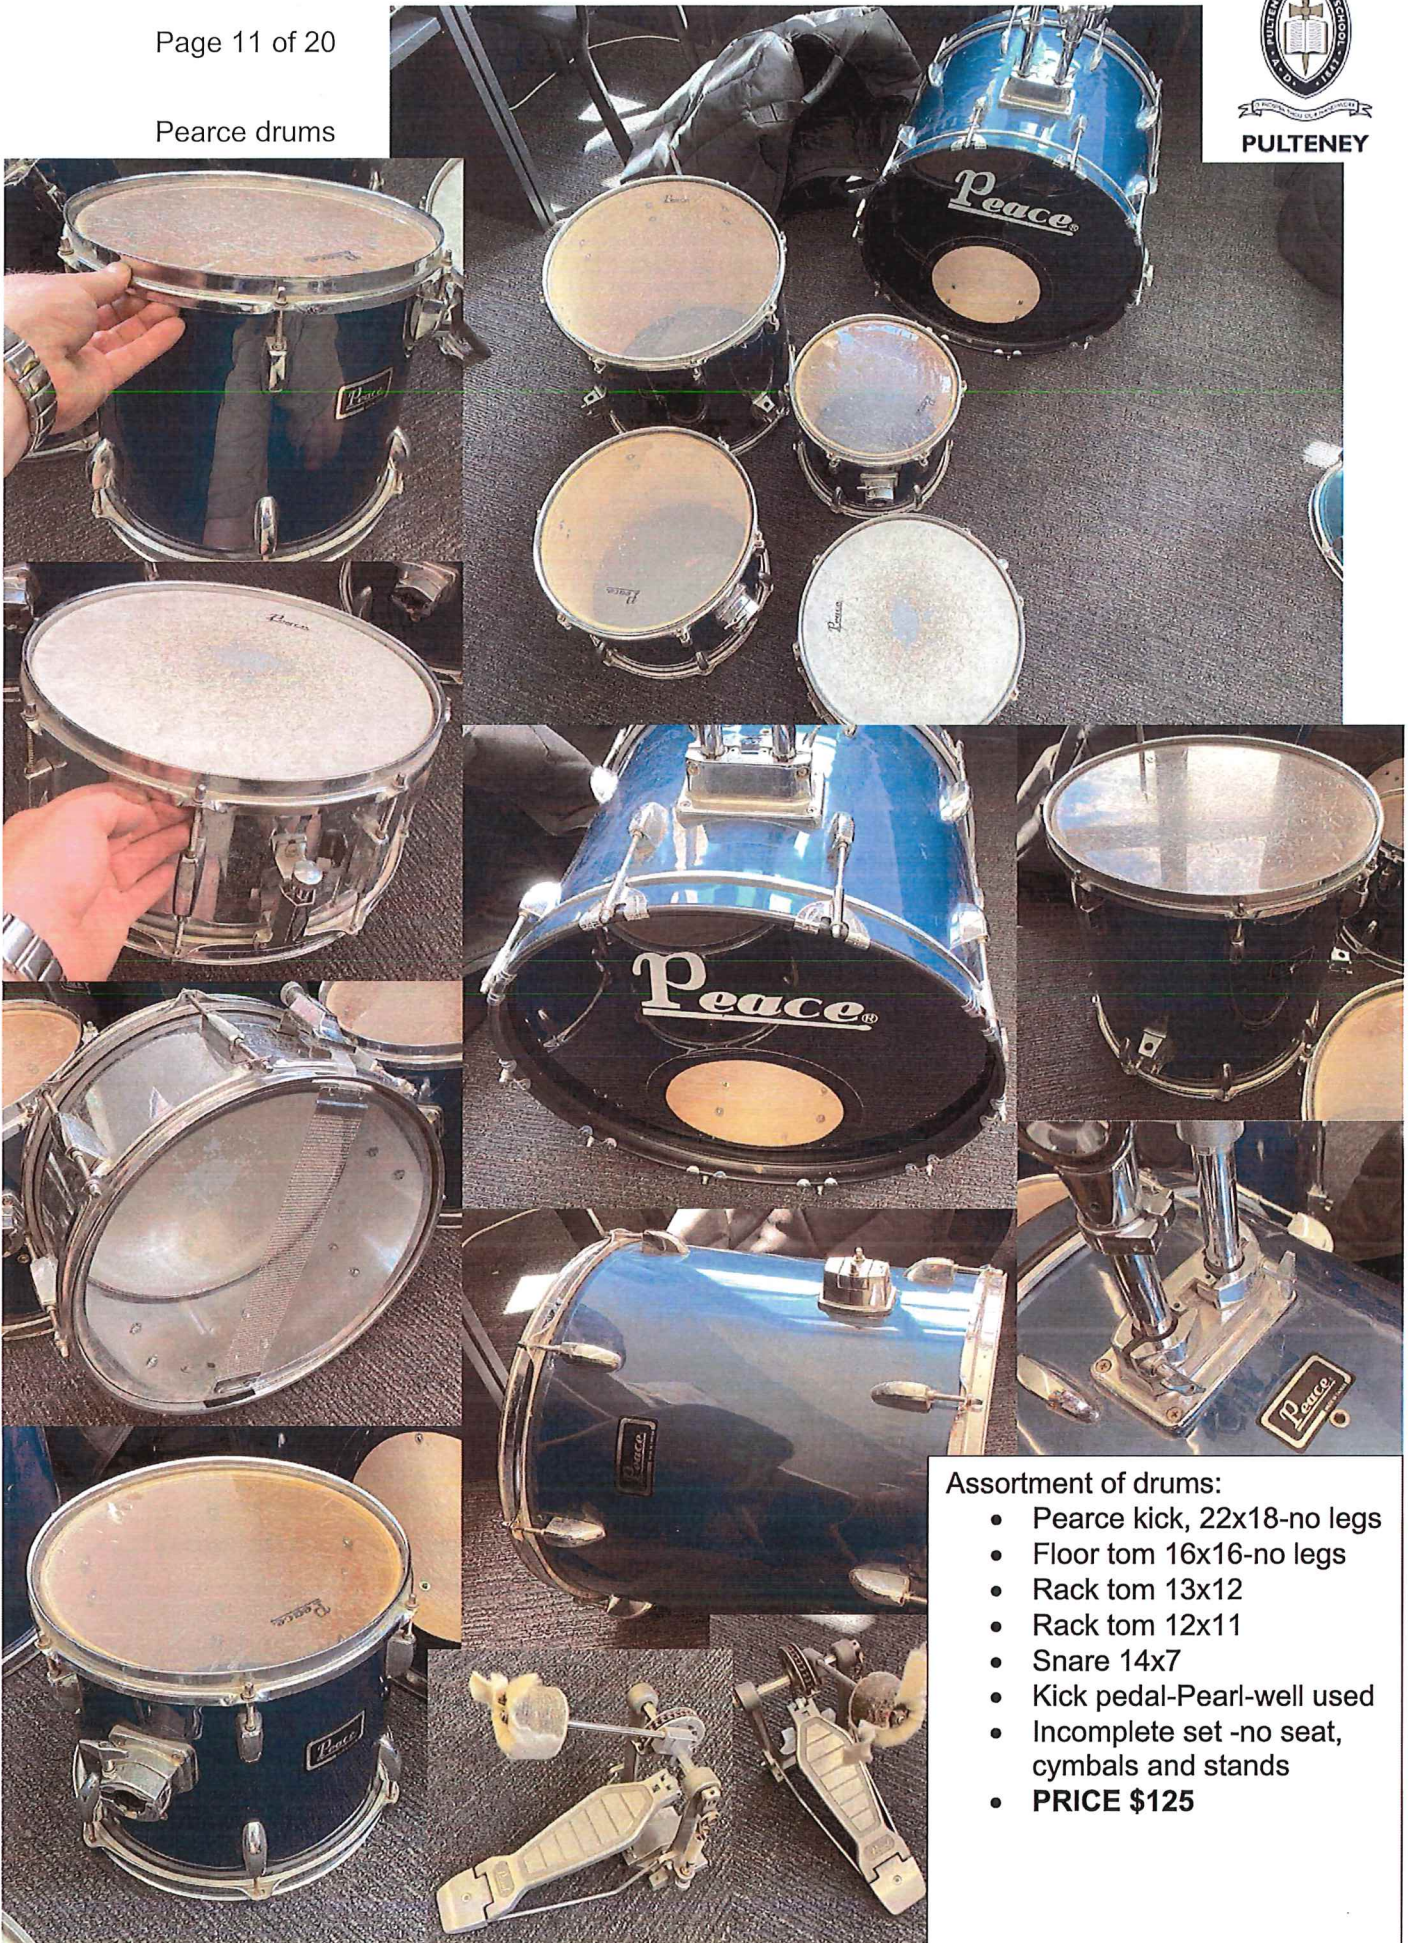

Assortment of drums:

- Pearce kick, 22x18-no legs
- Floor tom 16x16-no legs
- Rack tom 13x12
- Rack tom 12x11
- Snare 14x7
- Kick pedal-Pearl-well used
- Incomplete set -no seat, cymbals and stands
- **PRICE \$125**