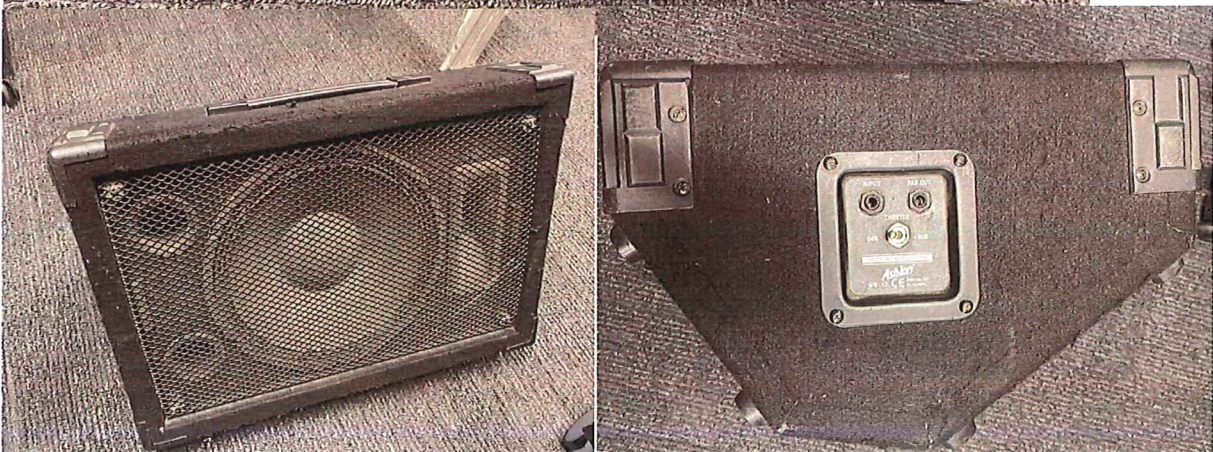

Laney PA set

- 2x Laney Concept CT15 PA speakers
- 1x Laney CD550 Mixer Amplifier
- 2x 10m 1/4" to 1/4" speaker cable, 1x IEC
- Used, fair condition
- Tested.
- **PRICE: \$250**

Foldback speaker system

- 2 x Ashton MB-12 350w 8 ohm foldback with parallel output with tweeter attenuator switch
- 1x Phonic Max 860 power amp. 300w/ch@4 ohm
- 2x 10m speakon to 1/4" cables
- Tested.
- Used, fair condition
- **PRICE: \$250**

Australian Monitor -AMP PRO XA 1000

*Speaker cable stuck in the Bridge output. Still works and does not affect stereo output.

Tested. Used, fair condition

PRICE: \$100

Outboard equipment package.

Includes:

1x ALTO EQU215

1x ALTO EQU231LED

1x Behringer Virtualizer Pro digital effects processor

- Tested.
- Condition: Used, fair
- Includes IEC power cables
- **PRICE: \$400 for package**

Vibraphone

- 3 Octave F-F
- Tested
- Condition: Well used but fully functioning
- Low F Bar dimensions: 315mm x 34mm x 10mm
- **PRICE: \$1800**