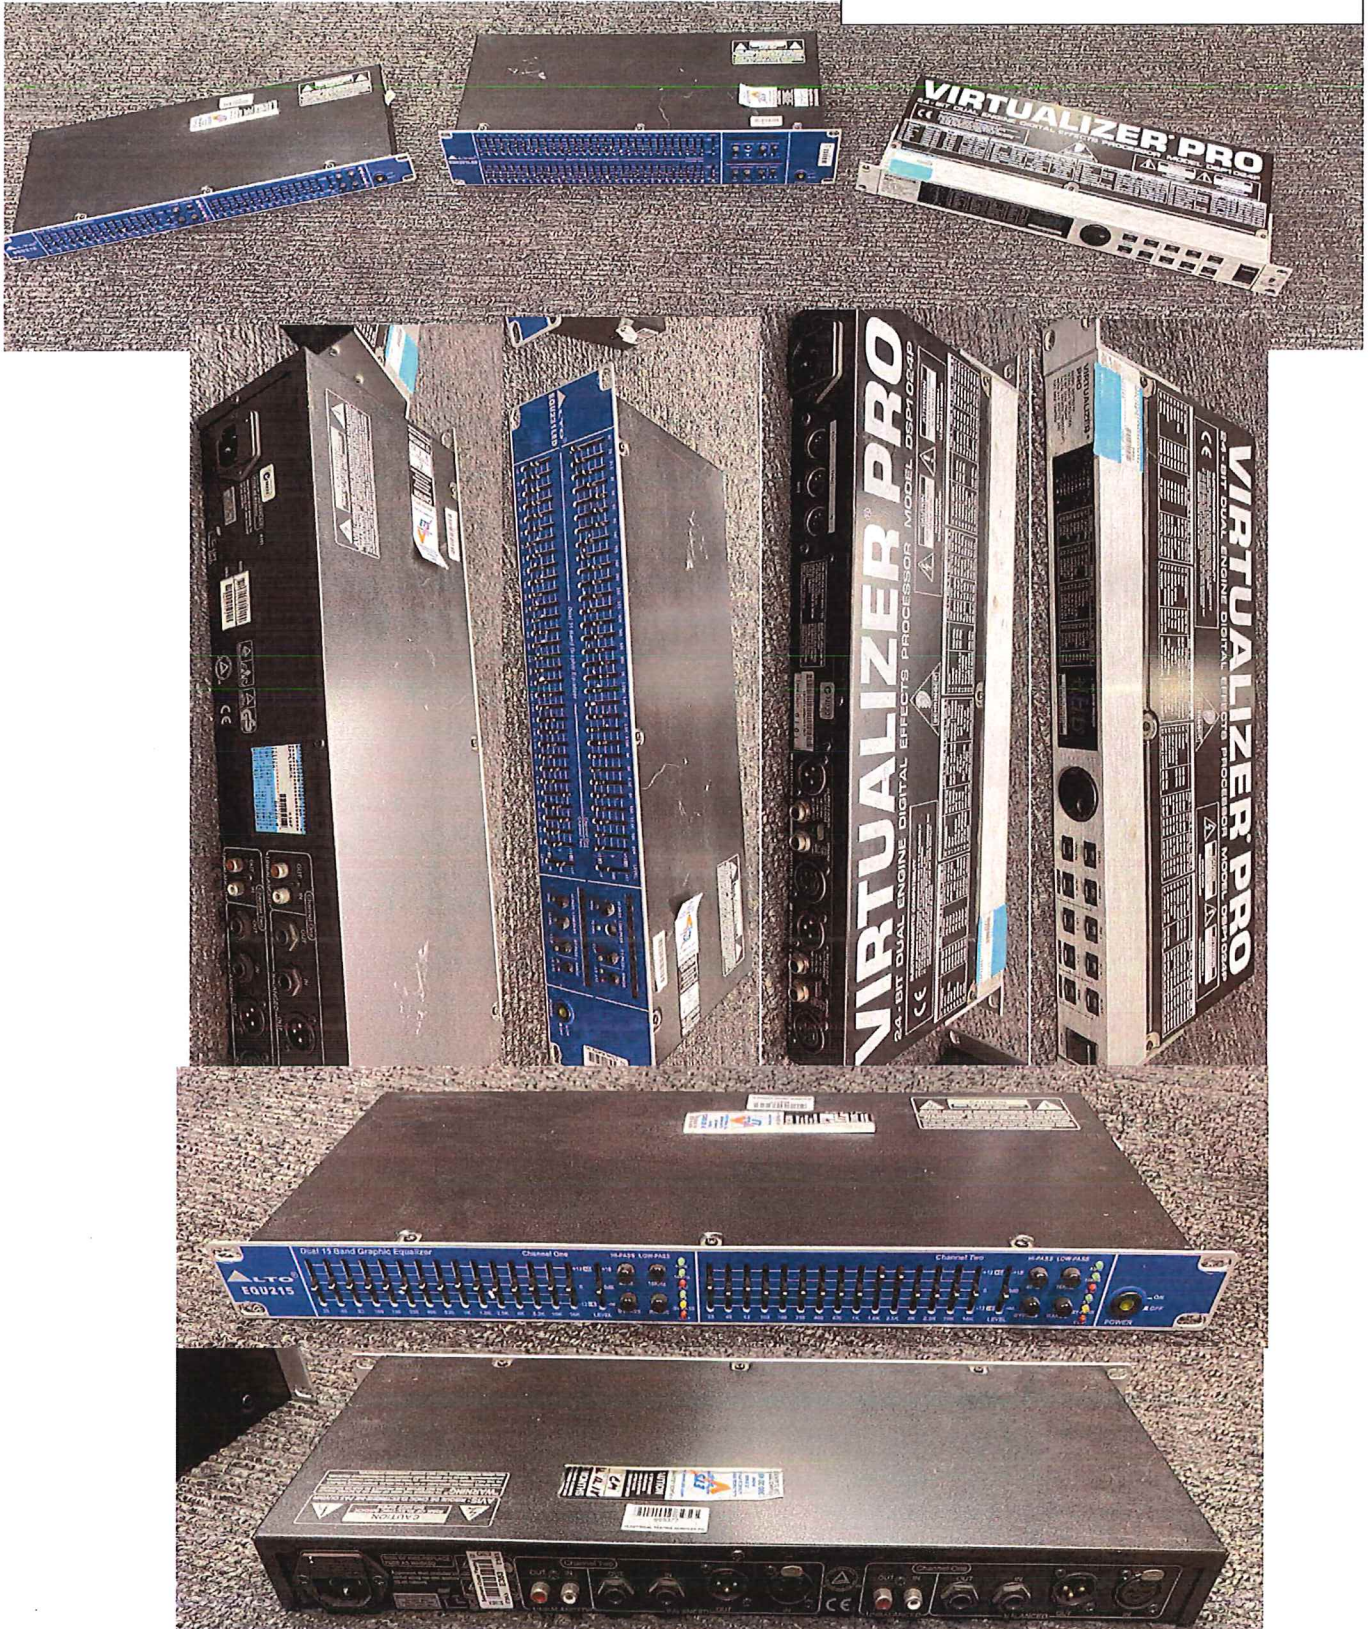

Laney PA set

- 2x Laney Concept CT15 PA speakers
- 1x Laney CD550 Mixer Amplifier
- 2x 10m 1/4" to 1/4" speaker cable, 1x IEC
- Used, fair condition
- Tested.
- **PRICE: \$250**

Foldback speaker system

- 2 x Ashton MB-12 350w 8 ohm foldback with parallel output with tweeter attenuator switch
- 1x Phonic Max 860 power amp. 300w/ch@4 ohm
- 2x 10m speakon to 1/4" cables
- Tested.
- Used, fair condition
- **PRICE: \$250**

Australian Monitor -AMP PRO XA 1000

*Speaker cable stuck in the Bridge output. Still works and does not affect stereo output.

Tested. Used, fair condition

PRICE: \$100

Outboard equipment package.

Includes:

1x ALTO EQU215

1x ALTO EQU231LED

1x Behringer Virtualizer Pro digital effects processor

- Tested.
- Condition: Used, fair
- Includes IEC power cables
- **PRICE: \$400 for package**

Vibraphone

- 3 Octave F-F
- Tested
- Condition: Well used but fully functioning
- Low F Bar dimensions: 315mm x 34mm x 10mm
- **PRICE: \$1800**