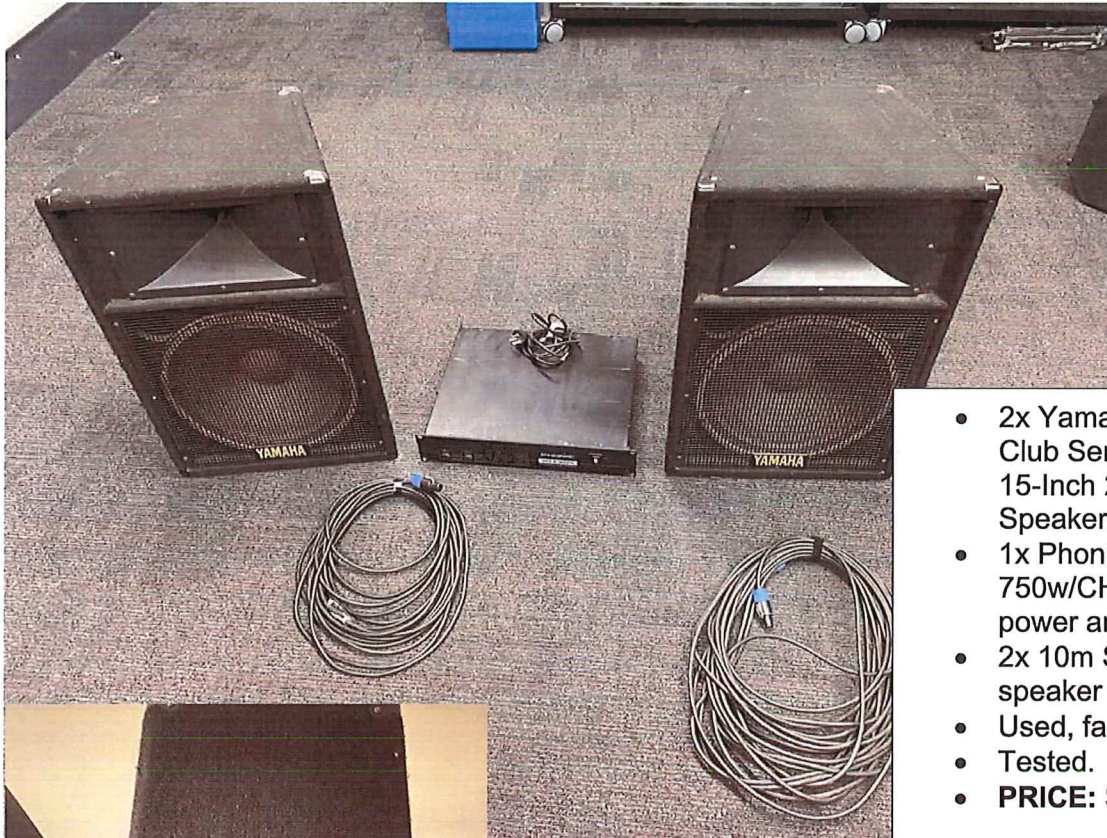

Pulteney Grammar items for sale

**Contact: Jonathon Rice.
Email: Jonathon.Rice@pulteney.sa.edu.au
Mobile: 0436 659 176**

Yamaha PA set

- 2x Yamaha S115V Club Series 500-1000W 15-Inch 2-Way Passive Speaker S 115 V
- 1x Phonic Max2500 750w/CH @4 Ohm power amplifier
- 2x 10m Speakon to 1/4" speaker cable
- Used, fair condition
- Tested.
- **PRICE: $400**