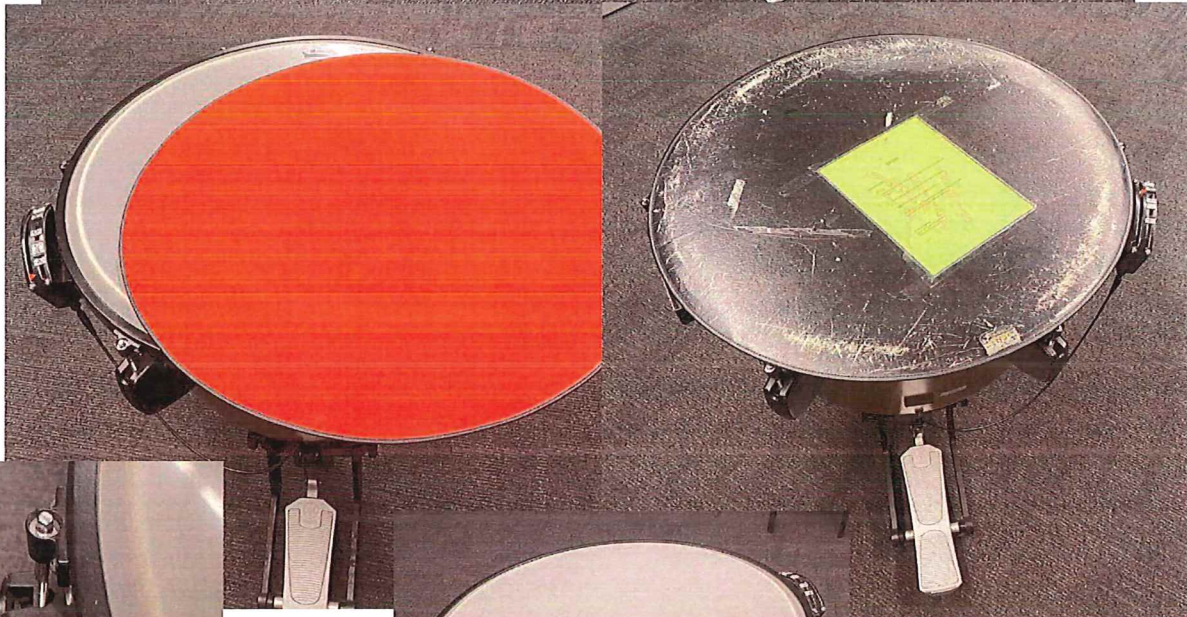

- EA Series 26"
- Recently serviced
- Condition: Used but works very well
- Fibreglass bowl with folding legs
- Cover included
- **PRICE: $1000**