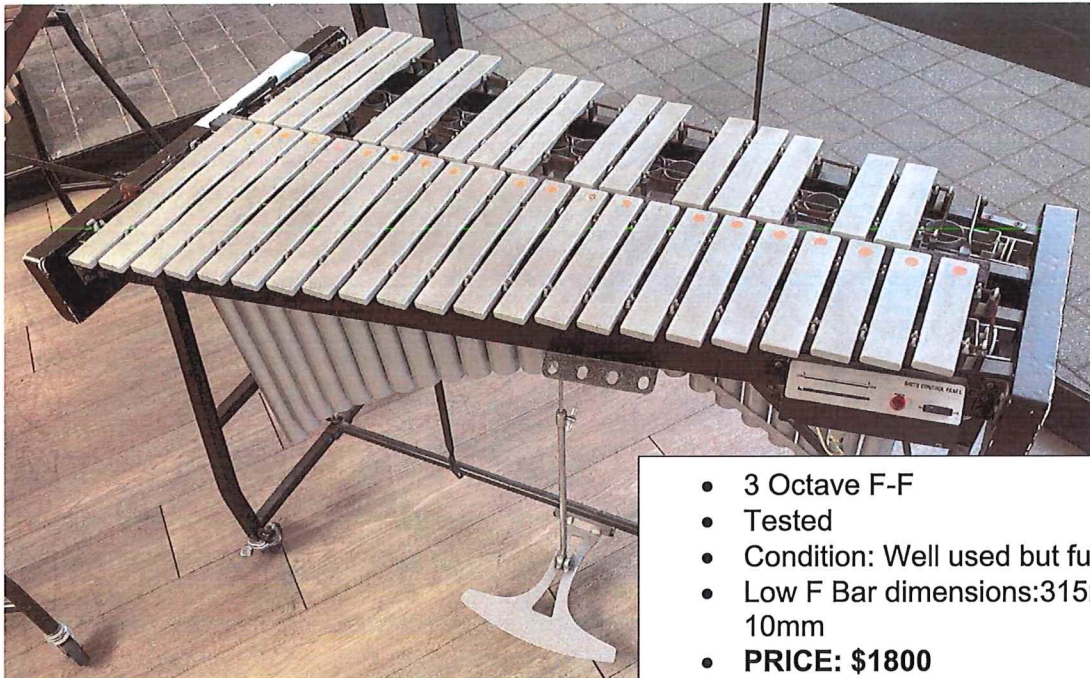

1x ALTO EQU215

1x ALTO EQU231LED

1x Behringer Virtualizer Pro digital effects processor

- Tested.
- Condition: Used, fair
- Includes IEC power cables
- **PRICE: \$400 for package**

Vibraphone

- 3 Octave F-F
- Tested
- Condition: Well used but fully functioning
- Low F Bar dimensions: 315mm x 34mm x 10mm
- **PRICE: \$1800**

Saito Marimba

- 3 ½ Octave
- Condition: Good, Excellent Student Instrument. Needs dusting.
- Lowest bar dimensions: 398mm x 55mm x 24mm
- **PRICE \$2000**

Adams Marimba

- Soloist
- 4 Octaves
- Adjustable frame
- Lowest bar dimensions: 432 x 58mm x 24mm
- Condition: Very good
- **PRICE: \$3000**