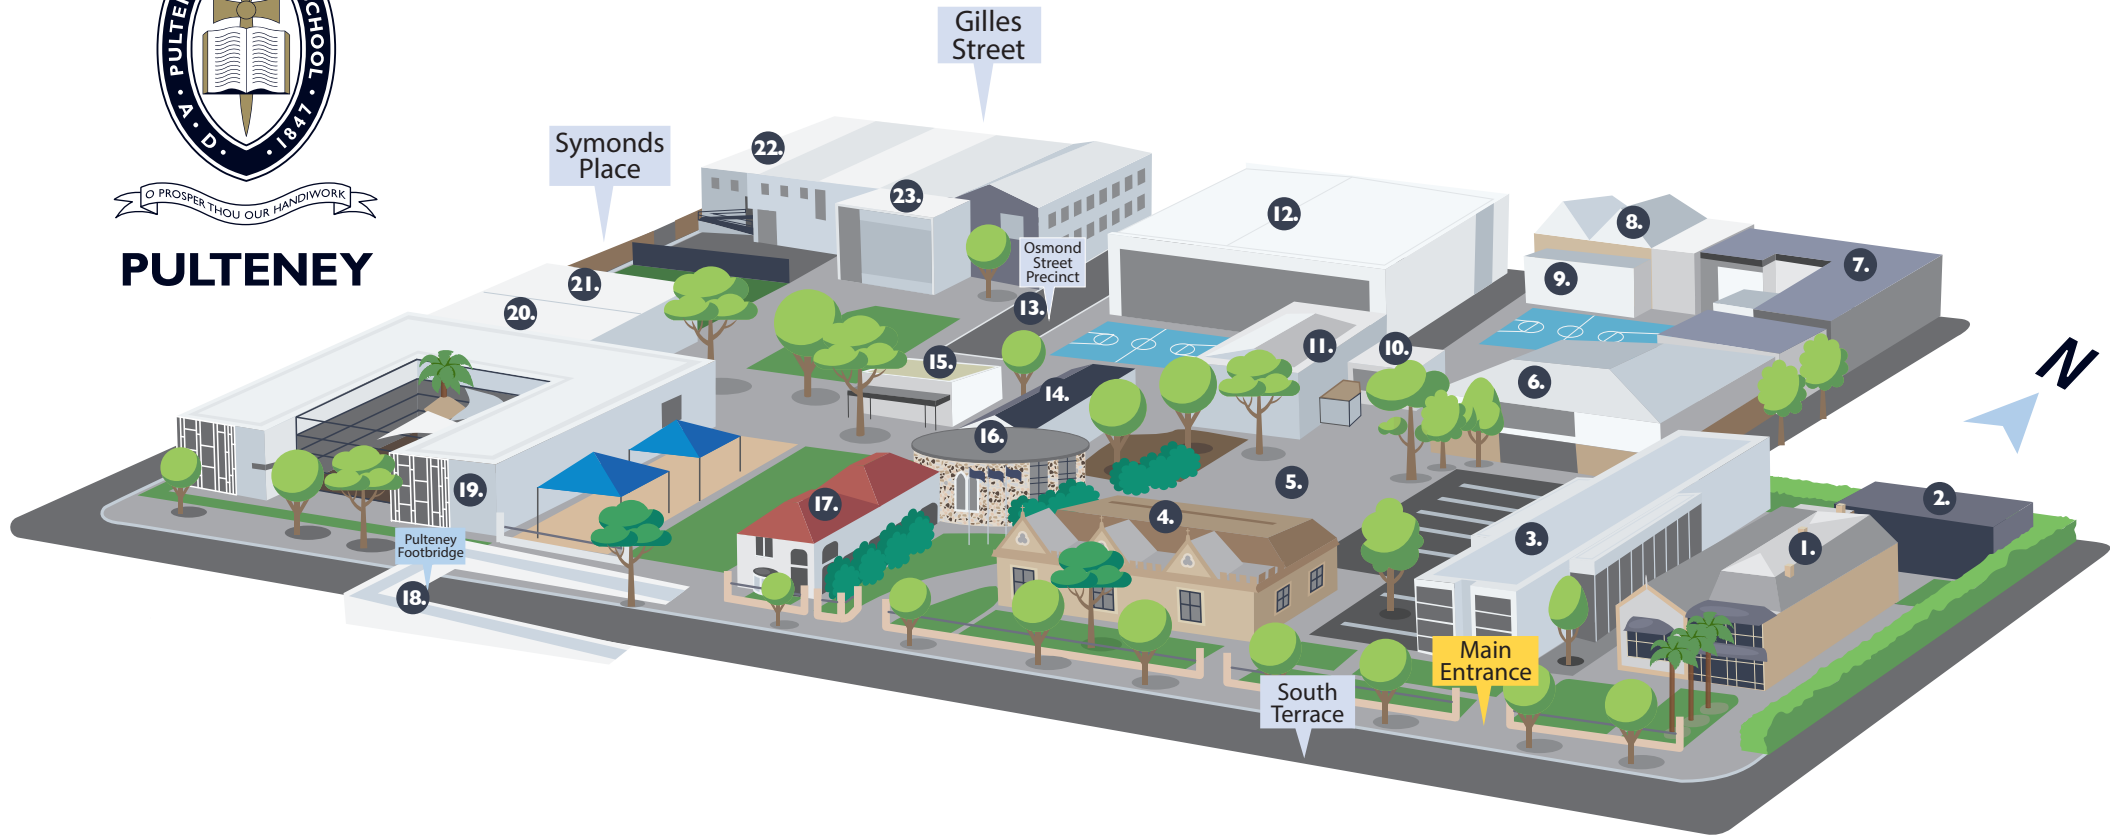

O PROSPER THOU OUR HANDIWORK

PULTENEY

- 1. Main Reception (Allan Wheaton House)
- 2. Sam Leaker Courtyard
- 3. Year 7 – Year 9 Middle School
- 4. Nicholls Performing Arts Centre
- 5. 175th Anniversary Quadrangle
- 6. Science (Gare Wing)
- 7. Year 3 – Year 6 Prep School (Kearns)
- 8. Junior Resource Centre
- 9. Health Centre
- 10. Tuck Shop
- 11. Wyatt Hall
- 12. The Robert Henshall Sports Centre
- 13. Osmond Street Precinct
- 14. Staff Room (Ray Wing North)
- 15. Inclusive Education (Allen)
- 16. The Chapel of St Augustine of Canterbury
- 17. eServices (Ray Wing South)
- 18. Pulteney Footbridge
- 19. ELC – Year 2 Kurrajong (Mackinnon)
- 20. OSHC (The Factory)
- 21. Middle & Senior School Resource Centre
- 22. Art Centre (Isaachsen)
- 23. Year 10 – 12 (Centre for Senior Learning)

Map is for indicative purposes only and is not to scale.